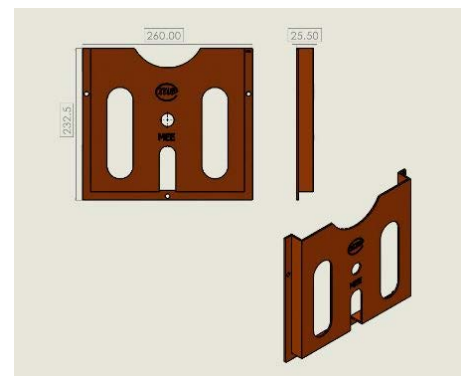

Spray protection roofs – Mái che bảo vệ

Material: steel sheet, painted in RAL 7035
Vật liệu: Thép sơn tĩnh điện RAL7035

Supply Includes: 1 pcs spray protection roofs and assembly parts
Cung cấp Bao gồm: 01 mái che bảo vệ và phụ kiện lắp đặt

Dimensions (mm)		Order codes			
W	D	1.0mm steel sheet	1.2mm steel sheet	1.5mm steel sheet	2.0mm steel sheet
200	150	MECERP0215M10	MECERP0215M12	MECERP0215M15	MECERP0215M20
300		MECERP0315M10	MECERP0315M12	MECERP0315M15	MECERP0315M20
400		MECERP0415M10	MECERP0415M12	MECERP0415M15	MECERP0415M20
300	210	MECERP0321M10	MECERP0321M12	MECERP0321M15	MECERP0321M20
400		MECERP0421M10	MECERP0421M12	MECERP0421M15	MECERP0421M20
600		MECERP0621M10	MECERP0621M12	MECERP0621M15	MECERP0621M20
800		MECERP0821M10	MECERP0821M12	MECERP0821M15	MECERP0821M20
400	250	MECERP0425M10	MECERP0425M12	MECERP0425M15	MECERP0425M20
600		MECERP0625M10	MECERP0625M12	MECERP0625M15	MECERP0625M20
800		MECERP0825M10	MECERP0825M12	MECERP0825M15	MECERP0825M20
1000				MECERP1025M15	MECERP1025M20
600	300	MECERP0630M10	MECERP0630M12	MECERP0630M15	MECERP0630M20
800		MECERP0830M10	MECERP0830M12	MECERP0830M15	MECERP0830M20
1000				MECERP1030M15	MECERP1030M20

Document pocket – Túi đựng hồ sơ

Material: Made of plastic orange color, A4 size.
Vật liệu: Bằng nhựa màu cam, khổ A4

Package: 1 pcs document pocket
Cung cấp Bao gồm: 01 túi đựng hồ sơ

Order codes	Description
MEEPA4	Plastic orange color, A4 size.